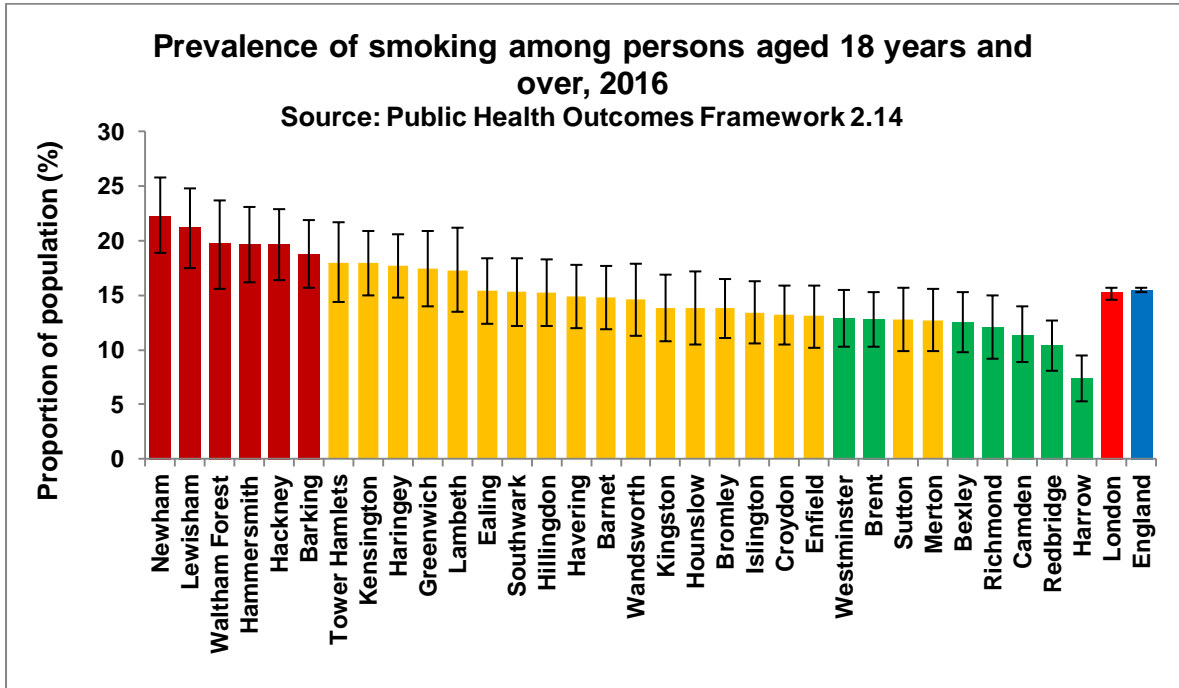

**TOBACCO CONTROL Data Sheet**

**Fig. 1: Prevalence of smoking, Sutton compared to London boroughs**

Compared with England statistically Better ■ Similar ■ Worse ■

**Fig. 2: Prevalence of smoking, Routine and Manual Occupations, Sutton compared to London boroughs**

Fig. 3: Proportion of mothers smoking at time of delivery, 2015/615, Sutton compared to London boroughs