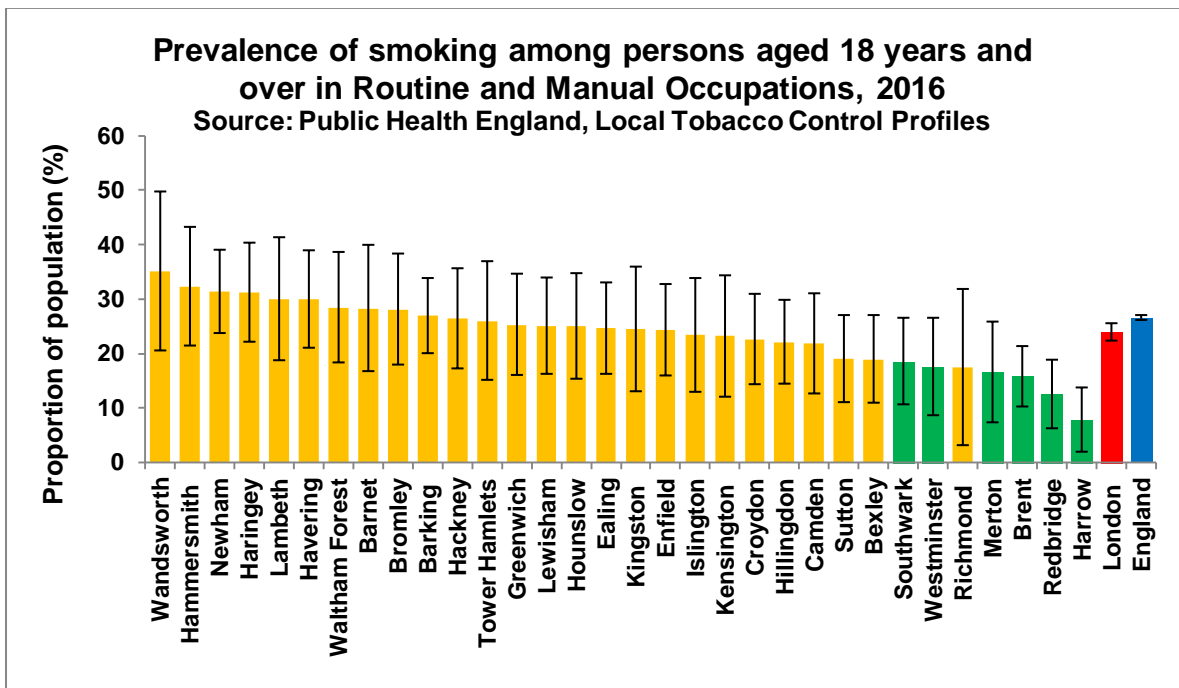

**TOBACCO CONTROL Data Sheet**

**Fig. 1: Prevalence of smoking, Sutton compared to London boroughs**

Compared with England statistically Better ■ Similar ■ Worse ■

**Fig. 2: Prevalence of smoking, Routine and Manual Occupations, Sutton compared to London boroughs**

Fig. 3: Proportion of mothers smoking at time of delivery, 2015/615, Sutton compared to London boroughs